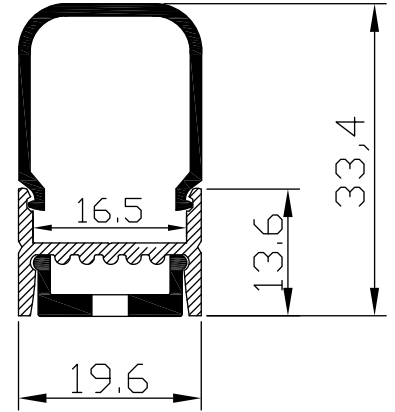

Color 

Unit: mm

## Features:

1. Model: HL-BAPL031
2. Material: AL6063+PMMA
3. Surface: Anodized/Painting
4. Lighting source width: 16mm
5. Length: 4m/max
6. Installation: For offices / conference rooms / supermarkets / home lighting application.

## Accessory:

End Cap

Aluminum Profile

Mounting Clip (PC)

Cover